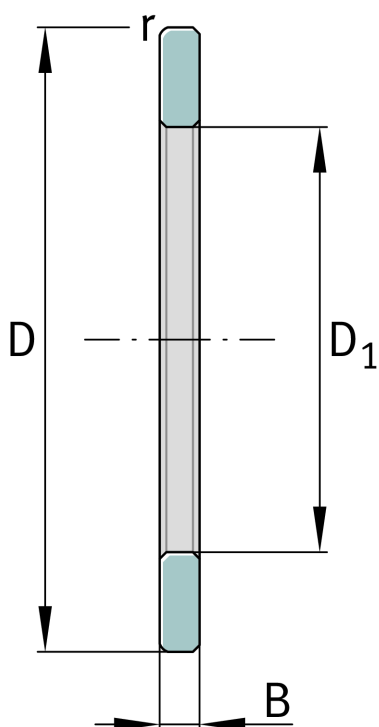


**GS81109**

Housing locating washer

Schaeffler ID:
0000247670000Axial cylindrical roller bearings 811, single
direction, comprising K811, GS, WS

Technical information

**Main Dimensions & Performance Data**

D	65 mm	Outside diameter
D ₁	47 mm	Bore diameter Housing washer
B	4 mm	Width outer ring
	46.7 g	Weight

Dimensions

r _{min}	0.6 mm	Minimum chamfer dimension
------------------	--------	---------------------------